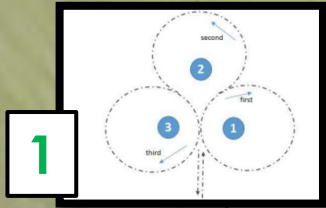

LEVEL 5/4

Style and Speed

Mounting block

Arena dimensions:
c50m x 70m grass

Start/finish

LEVEL 3 Style and Speed

Mounting block

Arena dimensions:
c50m x 70m grass

LEVEL 2 Style and Speed

Mounting block

Arena dimensions:
c50m x 70m grass

LEVEL 1/Adv Style and Speed

Mounting block

Arena dimensions:
c50m x 70m grass

10

9

8

11

**Style and Speed&Accuracy: Same course for both phases.
Please read numbers carefully and in conjunction
with the course map for your level.**

No.	L5	L4	L3	L2	L1	Adv
1	3 Barrels R-L-R	3 Barrels R-L-R	3 Barrels R-L-R	3 Barrels R-L-R	3 Barrels R-L-R	3 Barrels R-L-R
2	Pole Pick up	Pole Pick up	Pole Pick up	Pole Pick up	Side Pass Pole	Side Pass Pole
3	Ring	Ring	Ring	Ring	Pole Pick up	Pole Pick up
4	Pole Replace	Pole Replace	Pole Replace	Bridge	Ring	Ring
5	Jump	Jump	Jump	Pole Replace	Bridge	Bridge
6	Dbl Slalom	Dbl Slalom	Dbl Slalom	Jump	Pole replace	Pole replace
7	V.Ftng	V.Ftng	V.Ftng	Double Slalom	Jump	Jump
8	Bridge	Bridge	Bridge	V FTNG	Dbl Slalom	Dbl Slalom
9	Move Item	Move Item	Move Item	Move item	V. Ftng	V. Ftng
10			Gate	Gate	Move item	Move item
11			Bell Corridor	Bell Corridor (L)	Gate	Gate
12					Bell Corridor (L)	Bell Corridor (L)