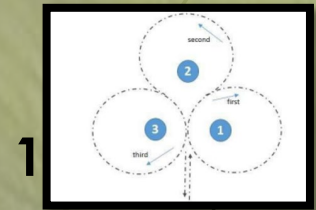

LEVEL 5/4

Style and Speed

Mounting block

Arena dimensions:
c50m x 70m grass

Start/finish

LEVEL 3 Style and Speed

Mounting block

Arena dimensions:
c50m x 70m grass

LEVEL 2 Style and Speed

Mounting block

Arena dimensions:
c50m x 70m grass

LEVEL 1/Adv Style and Speed

Mounting block

Arena dimensions:
c50m x 70m grass

10

9

8

11

**Style and Speed&Accuracy: Same course for both phases.
Please read numbers carefully and in conjunction
with the course map for your level.**

No.	L5	L4	L3	L2	L1	Adv
1	3 Barrels R-L-R	3 Barrels R-L-R	3 Barrels R-L-R	3 Barrels R-L-R	3 Barrels R-L-R	3 Barrels R-L-R
2	Pole Pick up	Pole Pick up	Pole Pick up	Pole Pick up	Side Pass Pole	Side Pass Pole
3	Ring	Ring	Ring	Ring	Pole Pick up	Pole Pick up
4	Pole Replace	Pole Replace	Pole Replace	Bridge	Ring	Ring
5	Jump	Jump	Jump	Pole Replace	Bridge	Bridge
6	Dbl Slalom	Dbl Slalom	Dbl Slalom	Jump	Pole replace	Pole replace
7	V.Ftng	V.Ftng	V.Ftng	Double Slalom	Jump	Jump
8	Bridge	Bridge	Bridge	V FTNG	Dbl Slalom	Dbl Slalom
9	Move Item	Move Item	Move Item	Move item	V. Ftng	V. Ftng
10			Gate	Gate	Move item	Move item
11			Bell Corridor	Bell Corridor (L)	Gate	Gate
12					Bell Corridor (L)	Bell Corridor (L)