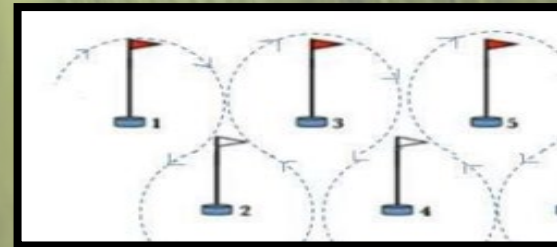

LEVEL 5/4

Style and Speed

Mounting block

Arena dimensions:
c50m x 70m grass

Start/finish

LEVEL 3 Style and Speed

Mounting block

Arena dimensions:
c50m x 70m grass

LEVEL 2 Style and Speed

Mounting block

Arena dimensions:
c50m x 70m grass

LEVEL 1/Adv Style and Speed

Mounting block

Arena dimensions:
c50m x 70m grass

10

9

8

11

**Style and Speed&Accuracy: Same course for both phases.
Please read numbers carefully and in conjunction
with the course map for your level.**

No.	L5	L4	L3	L2	L1	Adv
1	3 Barrels R-L-R	3 Barrels R-L-R	3 Barrels R-L-R	3 Barrels R-L-R	3 Barrels R-L-R	3 Barrels R-L-R
2	Pole Pick up	Pole Pick up	Pole Pick up	Pole Pick up	Side Pass Pole	Side Pass Pole
3	Ring	Ring	Ring	Ring	Pole Pick up	Pole Pick up
4	Pole Replace	Pole Replace	Pole Replace	Bridge	Ring	Ring
5	Jump	Jump	Jump	Pole Replace	Bridge	Bridge
6	Dbl Slalom	Dbl Slalom	Dbl Slalom	Jump	Pole replace	Pole replace
7	V.Ftng	V.Ftng	V.Ftng	Double Slalom	Jump	Jump
8	Bridge	Bridge	Bridge	V FTNG	Dbl Slalom	Dbl Slalom
9	Move Item	Move Item	Move Item	Move item	V. Ftng	V. Ftng
10			Gate	Gate	Move item	Move item
11			Bell Corridor	Bell Corridor (L)	Gate	Gate
12					Bell Corridor (L)	Bell Corridor (L)