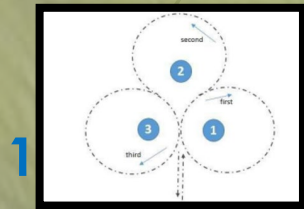

LEVEL 5/4

Style and Speed

Mounting block

Arena dimensions:
c50m x 70m grass

Start/finish

LEVEL 3 Style and Speed

Mounting block

Arena dimensions:
c50m x 70m grass

LEVEL 2 Style and Speed

Mounting block

Arena dimensions:
c50m x 70m grass

LEVEL 1/Adv Style and Speed

Mounting block

Arena dimensions:
c50m x 70m grass

10

9

8

11

**Style and Speed&Accuracy: Same course for both phases.
Please read numbers carefully and in conjunction
with the course map for your level.**

No.	L5	L4	L3	L2	L1	Adv
1	3 Barrels R-L-R	3 Barrels R-L-R	3 Barrels R-L-R	3 Barrels R-L-R	3 Barrels R-L-R	3 Barrels R-L-R
2	Pole Pick up	Pole Pick up	Pole Pick up	Pole Pick up	Side Pass Pole	Side Pass Pole
3	Ring	Ring	Ring	Ring	Pole Pick up	Pole Pick up
4	Pole Replace	Pole Replace	Pole Replace	Bridge	Ring	Ring
5	Jump	Jump	Jump	Pole Replace	Bridge	Bridge
6	Dbl Slalom	Dbl Slalom	Dbl Slalom	Jump	Pole replace	Pole replace
7	V.Ftng	V.Ftng	V.Ftng	Double Slalom	Jump	Jump
8	Bridge	Bridge	Bridge	V FTNG	Dbl Slalom	Dbl Slalom
9	Move Item	Move Item	Move Item	Move item	V. Ftng	V. Ftng
10			Gate	Gate	Move item	Move item
11			Bell Corridor	Bell Corridor (L)	Gate	Gate
12					Bell Corridor (L)	Bell Corridor (L)