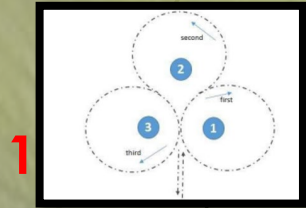

LEVEL 5/4

Style and Speed

Mounting block

Arena dimensions:
c50m x 70m grass

Start/finish

LEVEL 3 Style and Speed

Mounting block

Arena dimensions:
c50m x 70m grass

LEVEL 2 Style and Speed

Mounting block

Arena dimensions:
c50m x 70m grass

LEVEL 1/Adv Style and Speed

Mounting block

Arena dimensions:
c50m x 70m grass

10

9

8

11

**Style and Speed&Accuracy: Same course for both phases.
Please read numbers carefully and in conjunction
with the course map for your level.**

No.	L5	L4	L3	L2	L1	Adv
1	3 Barrels R-L-R	3 Barrels R-L-R	3 Barrels R-L-R	3 Barrels R-L-R	3 Barrels R-L-R	3 Barrels R-L-R
2	Pole Pick up	Pole Pick up	Pole Pick up	Pole Pick up	Side Pass Pole	Side Pass Pole
3	Ring	Ring	Ring	Ring	Pole Pick up	Pole Pick up
4	Pole Replace	Pole Replace	Pole Replace	Bridge	Ring	Ring
5	Jump	Jump	Jump	Pole Replace	Bridge	Bridge
6	Dbl Slalom	Dbl Slalom	Dbl Slalom	Jump	Pole replace	Pole replace
7	V.Ftng	V.Ftng	V.Ftng	Double Slalom	Jump	Jump
8	Bridge	Bridge	Bridge	V FTNG	Dbl Slalom	Dbl Slalom
9	Move Item	Move Item	Move Item	Move item	V. Ftng	V. Ftng
10			Gate	Gate	Move item	Move item
11			Bell Corridor	Bell Corridor (L)	Gate	Gate
12					Bell Corridor (L)	Bell Corridor (L)