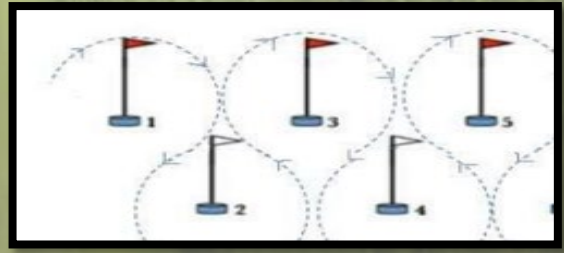

LEVEL 5/4

Style and Speed

Mounting block

Arena dimensions:
c50m x 70m grass

Start/finish

LEVEL 3 Style and Speed

Mounting block

Arena dimensions:
c50m x 70m grass

LEVEL 2 Style and Speed

Mounting block

Arena dimensions:
c50m x 70m grass

LEVEL 1/Adv Style and Speed

Mounting block

Arena dimensions:
c50m x 70m grass

10

9

8

11

**Style and Speed&Accuracy: Same course for both phases.
Please read numbers carefully and in conjunction
with the course map for your level.**

No.	L5	L4	L3	L2	L1	Adv
1	3 Barrels R-L-R	3 Barrels R-L-R	3 Barrels R-L-R	3 Barrels R-L-R	3 Barrels R-L-R	3 Barrels R-L-R
2	Pole Pick up	Pole Pick up	Pole Pick up	Pole Pick up	Side Pass Pole	Side Pass Pole
3	Ring	Ring	Ring	Ring	Pole Pick up	Pole Pick up
4	Pole Replace	Pole Replace	Pole Replace	Bridge	Ring	Ring
5	Jump	Jump	Jump	Pole Replace	Bridge	Bridge
6	Dbl Slalom	Dbl Slalom	Dbl Slalom	Jump	Pole replace	Pole replace
7	V.Ftng	V.Ftng	V.Ftng	Double Slalom	Jump	Jump
8	Bridge	Bridge	Bridge	V FTNG	Dbl Slalom	Dbl Slalom
9	Move Item	Move Item	Move Item	Move item	V. Ftng	V. Ftng
10			Gate	Gate	Move item	Move item
11			Bell Corridor	Bell Corridor (L)	Gate	Gate
12					Bell Corridor (L)	Bell Corridor (L)