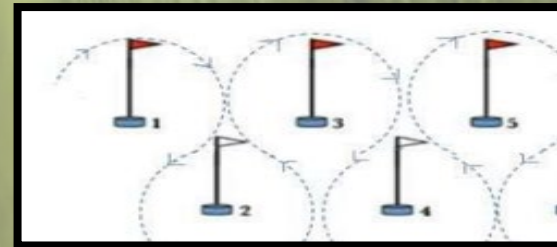

LEVEL 5/4

Style and Speed

Mounting block

Arena dimensions:
c50m x 70m grass

Start/finish

LEVEL 3 Style and Speed

Mounting block

Arena dimensions:
c50m x 70m grass

LEVEL 2 Style and Speed

Mounting block

Arena dimensions:
c50m x 70m grass

LEVEL 1/Adv Style and Speed

Mounting block

Arena dimensions:
c50m x 70m grass

10

9

8

11

**Style and Speed&Accuracy: Same course for both phases.
Please read numbers carefully and in conjunction
with the course map for your level.**

No.	L5	L4	L3	L2	L1	Adv
1	3 Barrels R-L-R	3 Barrels R-L-R	3 Barrels R-L-R	3 Barrels R-L-R	3 Barrels R-L-R	3 Barrels R-L-R
2	Pole Pick up	Pole Pick up	Pole Pick up	Pole Pick up	Side Pass Pole	Side Pass Pole
3	Ring	Ring	Ring	Ring	Pole Pick up	Pole Pick up
4	Pole Replace	Pole Replace	Pole Replace	Bridge	Ring	Ring
5	Jump	Jump	Jump	Pole Replace	Bridge	Bridge
6	Dbl Slalom	Dbl Slalom	Dbl Slalom	Jump	Pole replace	Pole replace
7	V.Ftng	V.Ftng	V.Ftng	Double Slalom	Jump	Jump
8	Bridge	Bridge	Bridge	V FTNG	Dbl Slalom	Dbl Slalom
9	Move Item	Move Item	Move Item	Move item	V. Ftng	V. Ftng
10			Gate	Gate	Move item	Move item
11			Bell Corridor	Bell Corridor (L)	Gate	Gate
12					Bell Corridor (L)	Bell Corridor (L)