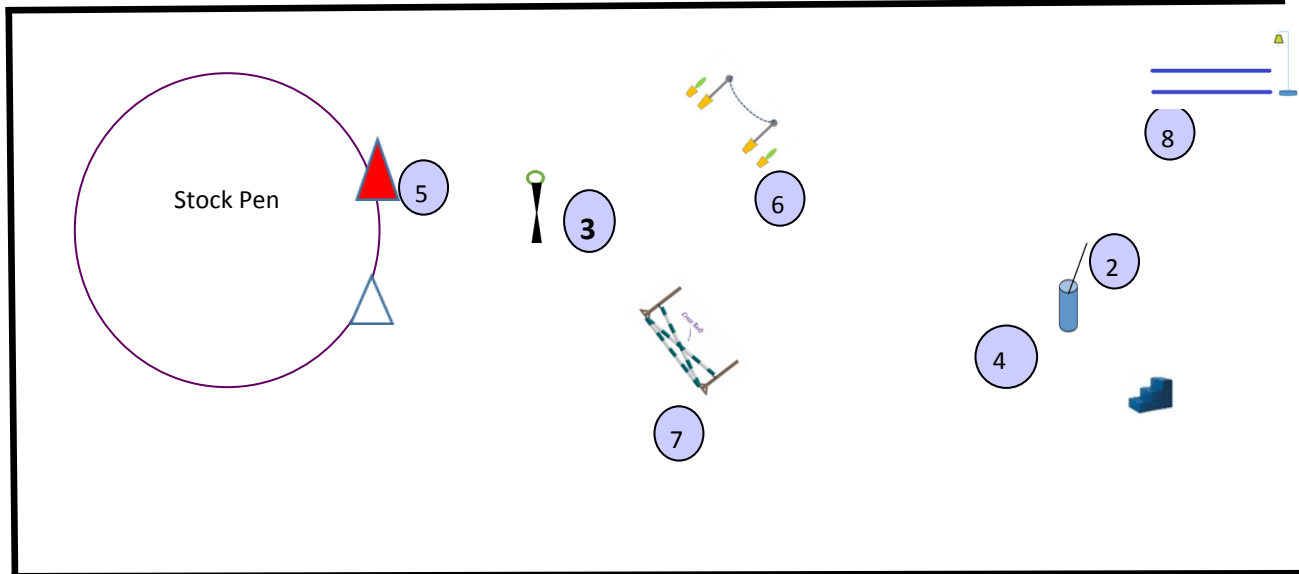

Rich River Equestrian Club

3PE
Official WRCAN Event

Phase 2 Style

- | | | |
|-------------------------------------|--------------------------------------------|------------------|
| 1. Two Barrels—(right barrel first) | 4. Pole Drop Off | 8. Bell Corridor |
| 2. Pole Pick Up | 5. Stock Pen—clockwise then anti-clockwise | 9. The Bridge |
| 3. The Ring | 6. The Gate | 10. Switch Cup |

Level 5

Phase 3 Speed and Accuracy

Obstacle 6. Stock Pen one way only either direction